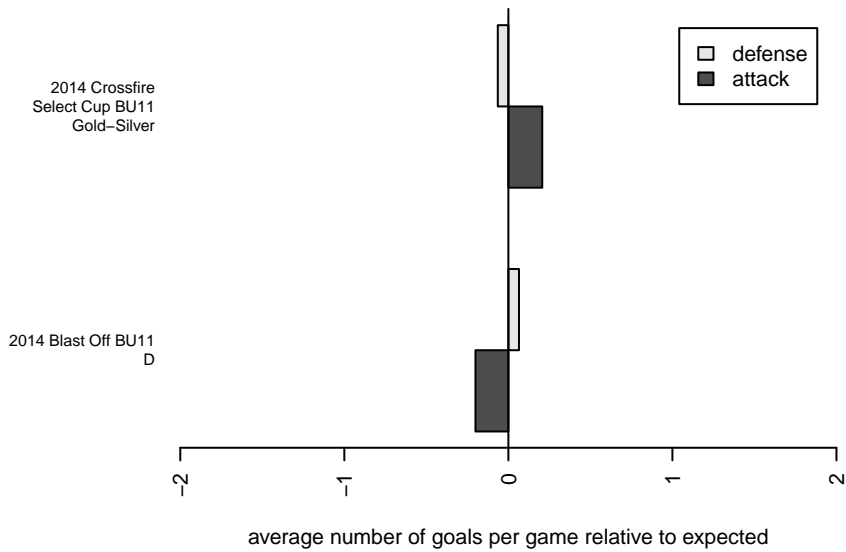

# Bellevue SC B03

Bellevue, WA  
B03 total strength=202  
attack=0.18 defense=0.09

alt names used:  
Bellevue SC BU11  
Bellevue SC Bu11  
Bellevue SC BU11

Venues played:  
2014 Crossfire Select Cup BU11 Gold-Silver  
2014 Blast Off BU11 D

**attack and defense variance (black dot)  
relative to other teams  
and top 10 in region**

**attack and defense rating  
relative to others at age  
and all opponents in last 13 months**

**attack and defense rating  
relative to others at age  
and all opponents in last 13 months**

**Performance relative to 13 month average**

**Performance relative to 13 month average**

Distribution of opponents  
 Red = Lose zone, Blue = Win zone, Green = Even  
 Black line separates win/lose zones