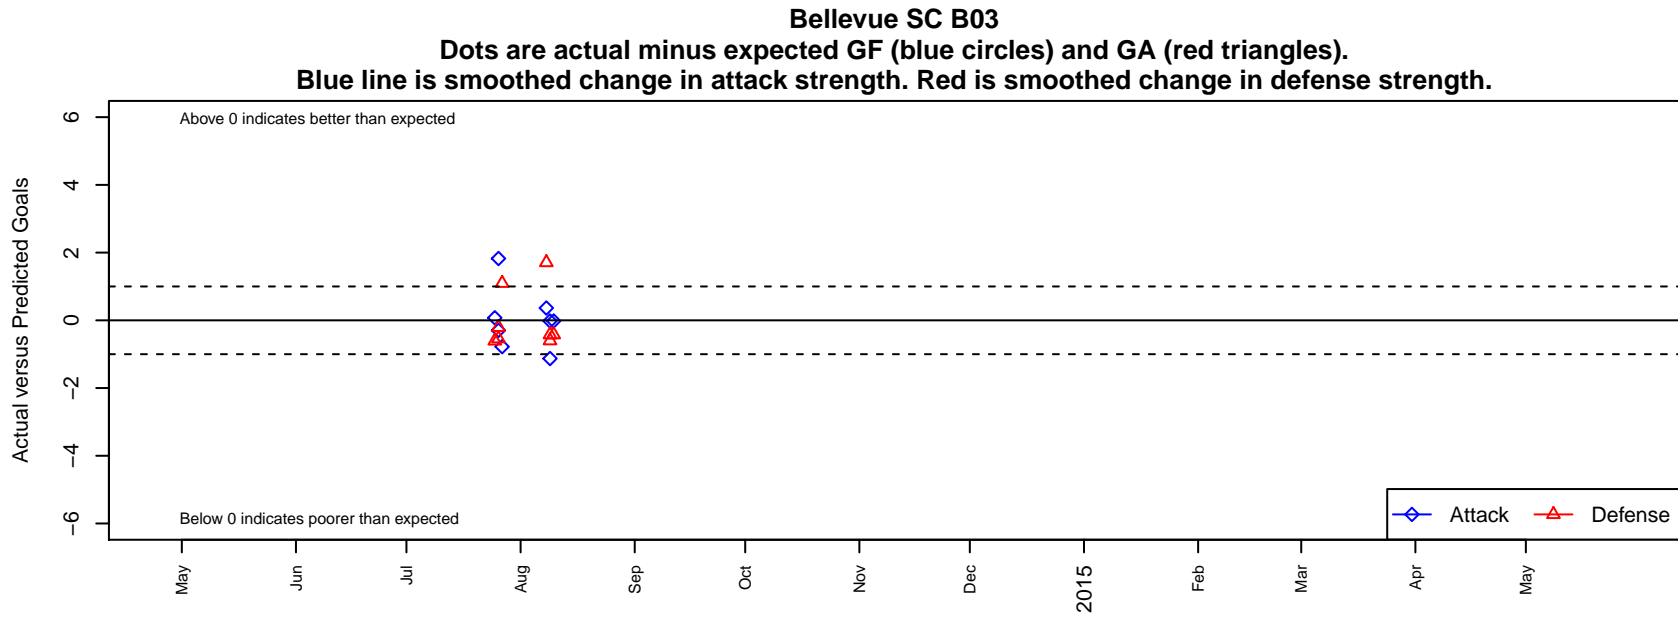

# Bellevue SC B03

Bellevue, WA  
B03 total strength=202  
attack=0.18 defense=0.09

alt names used:  
Bellevue SC BU11  
Bellevue SC Bu11  
Bellevue SC BU11

Venues played:  
2014 Crossfire Select Cup BU11 Gold-Silver  
2014 Blast Off BU11 D

**attack and defense variance (black dot)  
relative to other teams  
and top 10 in region**

**attack and defense rating  
relative to others at age  
and all opponents in last 13 months**

**attack and defense rating  
relative to others at age  
and all opponents in last 13 months**

**Performance relative to 13 month average**

**Performance relative to 13 month average**

Distribution of opponents  
 Red = Lose zone, Blue = Win zone, Green = Even  
 Black line separates win/lose zones